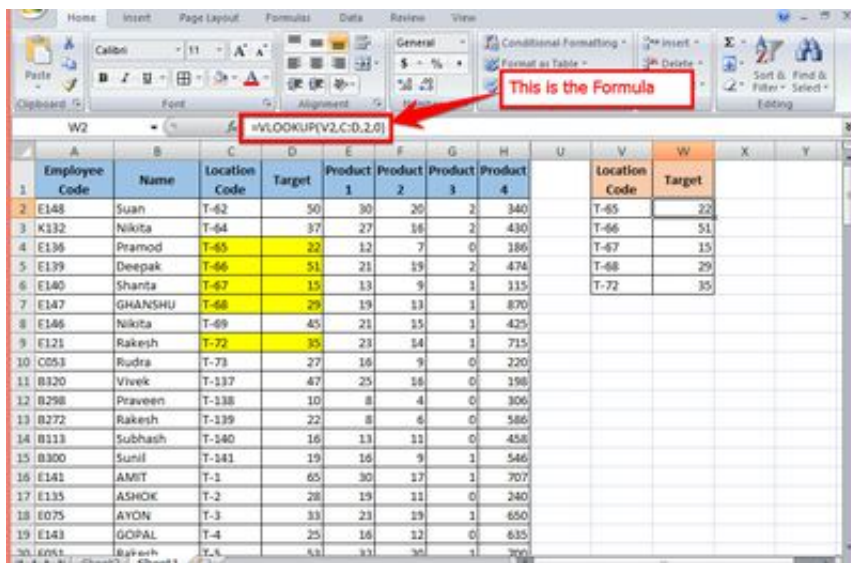

F14 try 4 bed, 2 5 bath beautiful q uiet home, countr y setting, watch the deer out back or neighbor's horses across the street.. '229,000 with special COMMERCIAL REAL ESTATE owner financing De brgc newswatch anytoiso 2.

New kitchen, wood floors, finished basement, walk out lower floor, huge decks, nearl y 1 ac.

[Dance House Vol 1 Nexus For Mac](#)

[Marcello Mariano Mini Portfolio](#)

[Twixtor 5.0.4](#)

[Download Font Powerpoint Mac](#)

[Pixel Car Racer Apk Download](#)

[Spidersolitaire For Mac](#)

34bbb28f04 [Firefox For Mac 2.0](#)

34bbb28f04

[java games 480x800 touch screen download](#)